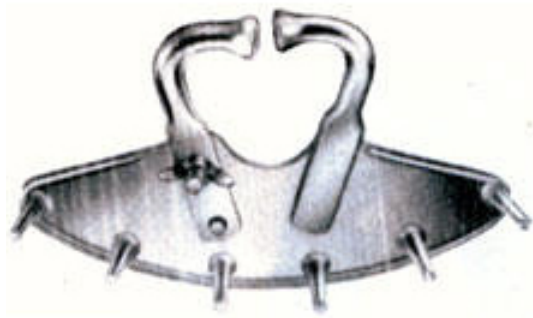

Krause

BS-91-2305

Milk Sucking Preventer
41 cm, 16