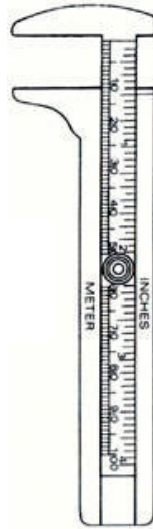

Adjustable, with 3 saw blades, 3, 5 and 7mm wide

2

28 cm, 11"

Fig. 1/2
10 Chisel

Satteriee
BS-91-3706

Post Mortem
31 cm, 12 1/4

Fig. 1/2
TG Chisel

Stille

BS-91-3707

Post Mortem
23 9"

Fig. 1
TG Chisel

Virchow

BS-91-3708

Stainless
22 cm, 8 3/4"

Measuring Instruments

Fig. 2
Orban

Boley Gauge

BS-91-3801

Screw lock
10 cm , 4

Vernier Caliper

BS-91-3802

Measuring Instrument
11 1/2cm 4 1/2

Veterinary Pal Caliper

BS-91-3803