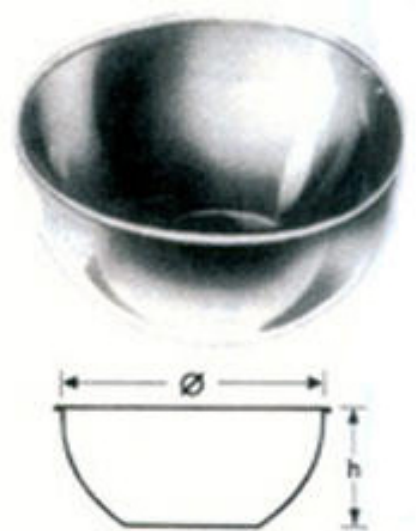

With interchangeable blade single piece
55 cm, 22 cm

Tooth Rasp

BS-91-3505

For lower jaws with interchangeable blade, rasp surface on one side and the file on the other side,
Folding (two pieces) straight or bended
55 cm, 22

Scaler, Hook Shape

BS-91-3506

Tooth Instrument
55 cm, 22

Trays for Inst & Syringes

Steriler Drums

BS-91-3401

Trays for Inst
3 1/2

Steriler Drums

BS-91-3402

Trays for Inst
125 X 120 mm, 150 X 150 mm

High Polished

BS-91-3403

Trays for Inst
125 X 120 mm, 150 X 150 mm

Perforated Trays

BS-91-3404

Trays for Inst
18/8, 505 X 305 X 60 mm