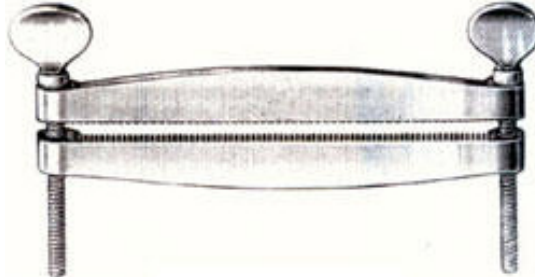

Instruments For Dog Care

BS-91-3302

Ear clamps for dog, straight of light metal
15 1/2 cm, 6 11/8