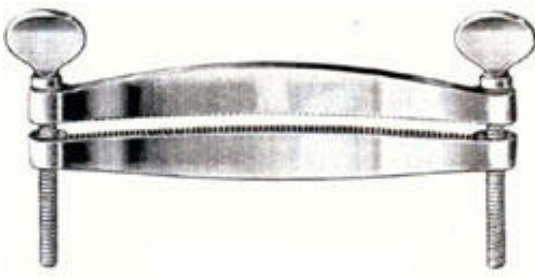

Stainless steel
Large Size 14

Hoof Shears

BS-91-3205

Curved on flat scissors
For Sheep, 8

Torsion Fork

BS-91-3206

With Fixation bar stainless steel
For Sheep, 8

Instruments for Dog Care